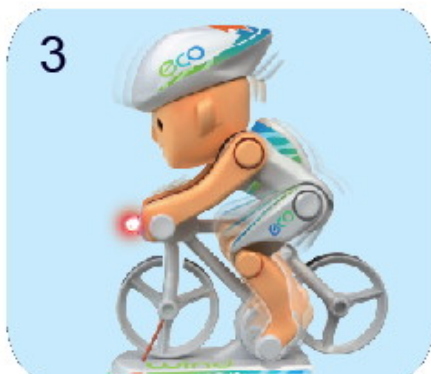

POWERplus[®]

**WIND POWERED
BIKER KIT
EDUCATIONAL**

CHIPMUNK

POWERplus® Chipmunk

Educational Fun
Wind Powered Biker Kit

The new Chipmunk is a fun and educational item to mount on a bicycle or on a PET bottle.

The wind powers the propeller and generates energy. This energy is used to power an LED light and the cyclist who then pedals the bicycle.

Teach children about renewable energy and the power of nature.

Wind powered

LED light

Cycle movement