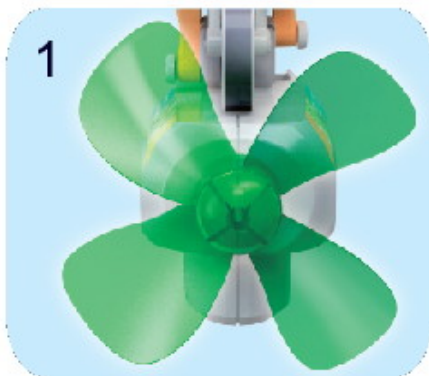

POWERplus[®]

**WIND POWERED
BIKER KIT
EDUCATIONAL**

CHIPMUNK

POWERplus® Chipmunk

Educational Fun
Wind Powered Biker Kit

The new Chipmunk is a fun and educational item to mount on a bicycle or on a PET bottle.

The wind powers the propeller and generates energy. This energy is used to power an LED light and the cyclist who then pedals the bicycle.

Teach children about renewable energy and the power of nature.

Wind powered

LED light

Cycle movement